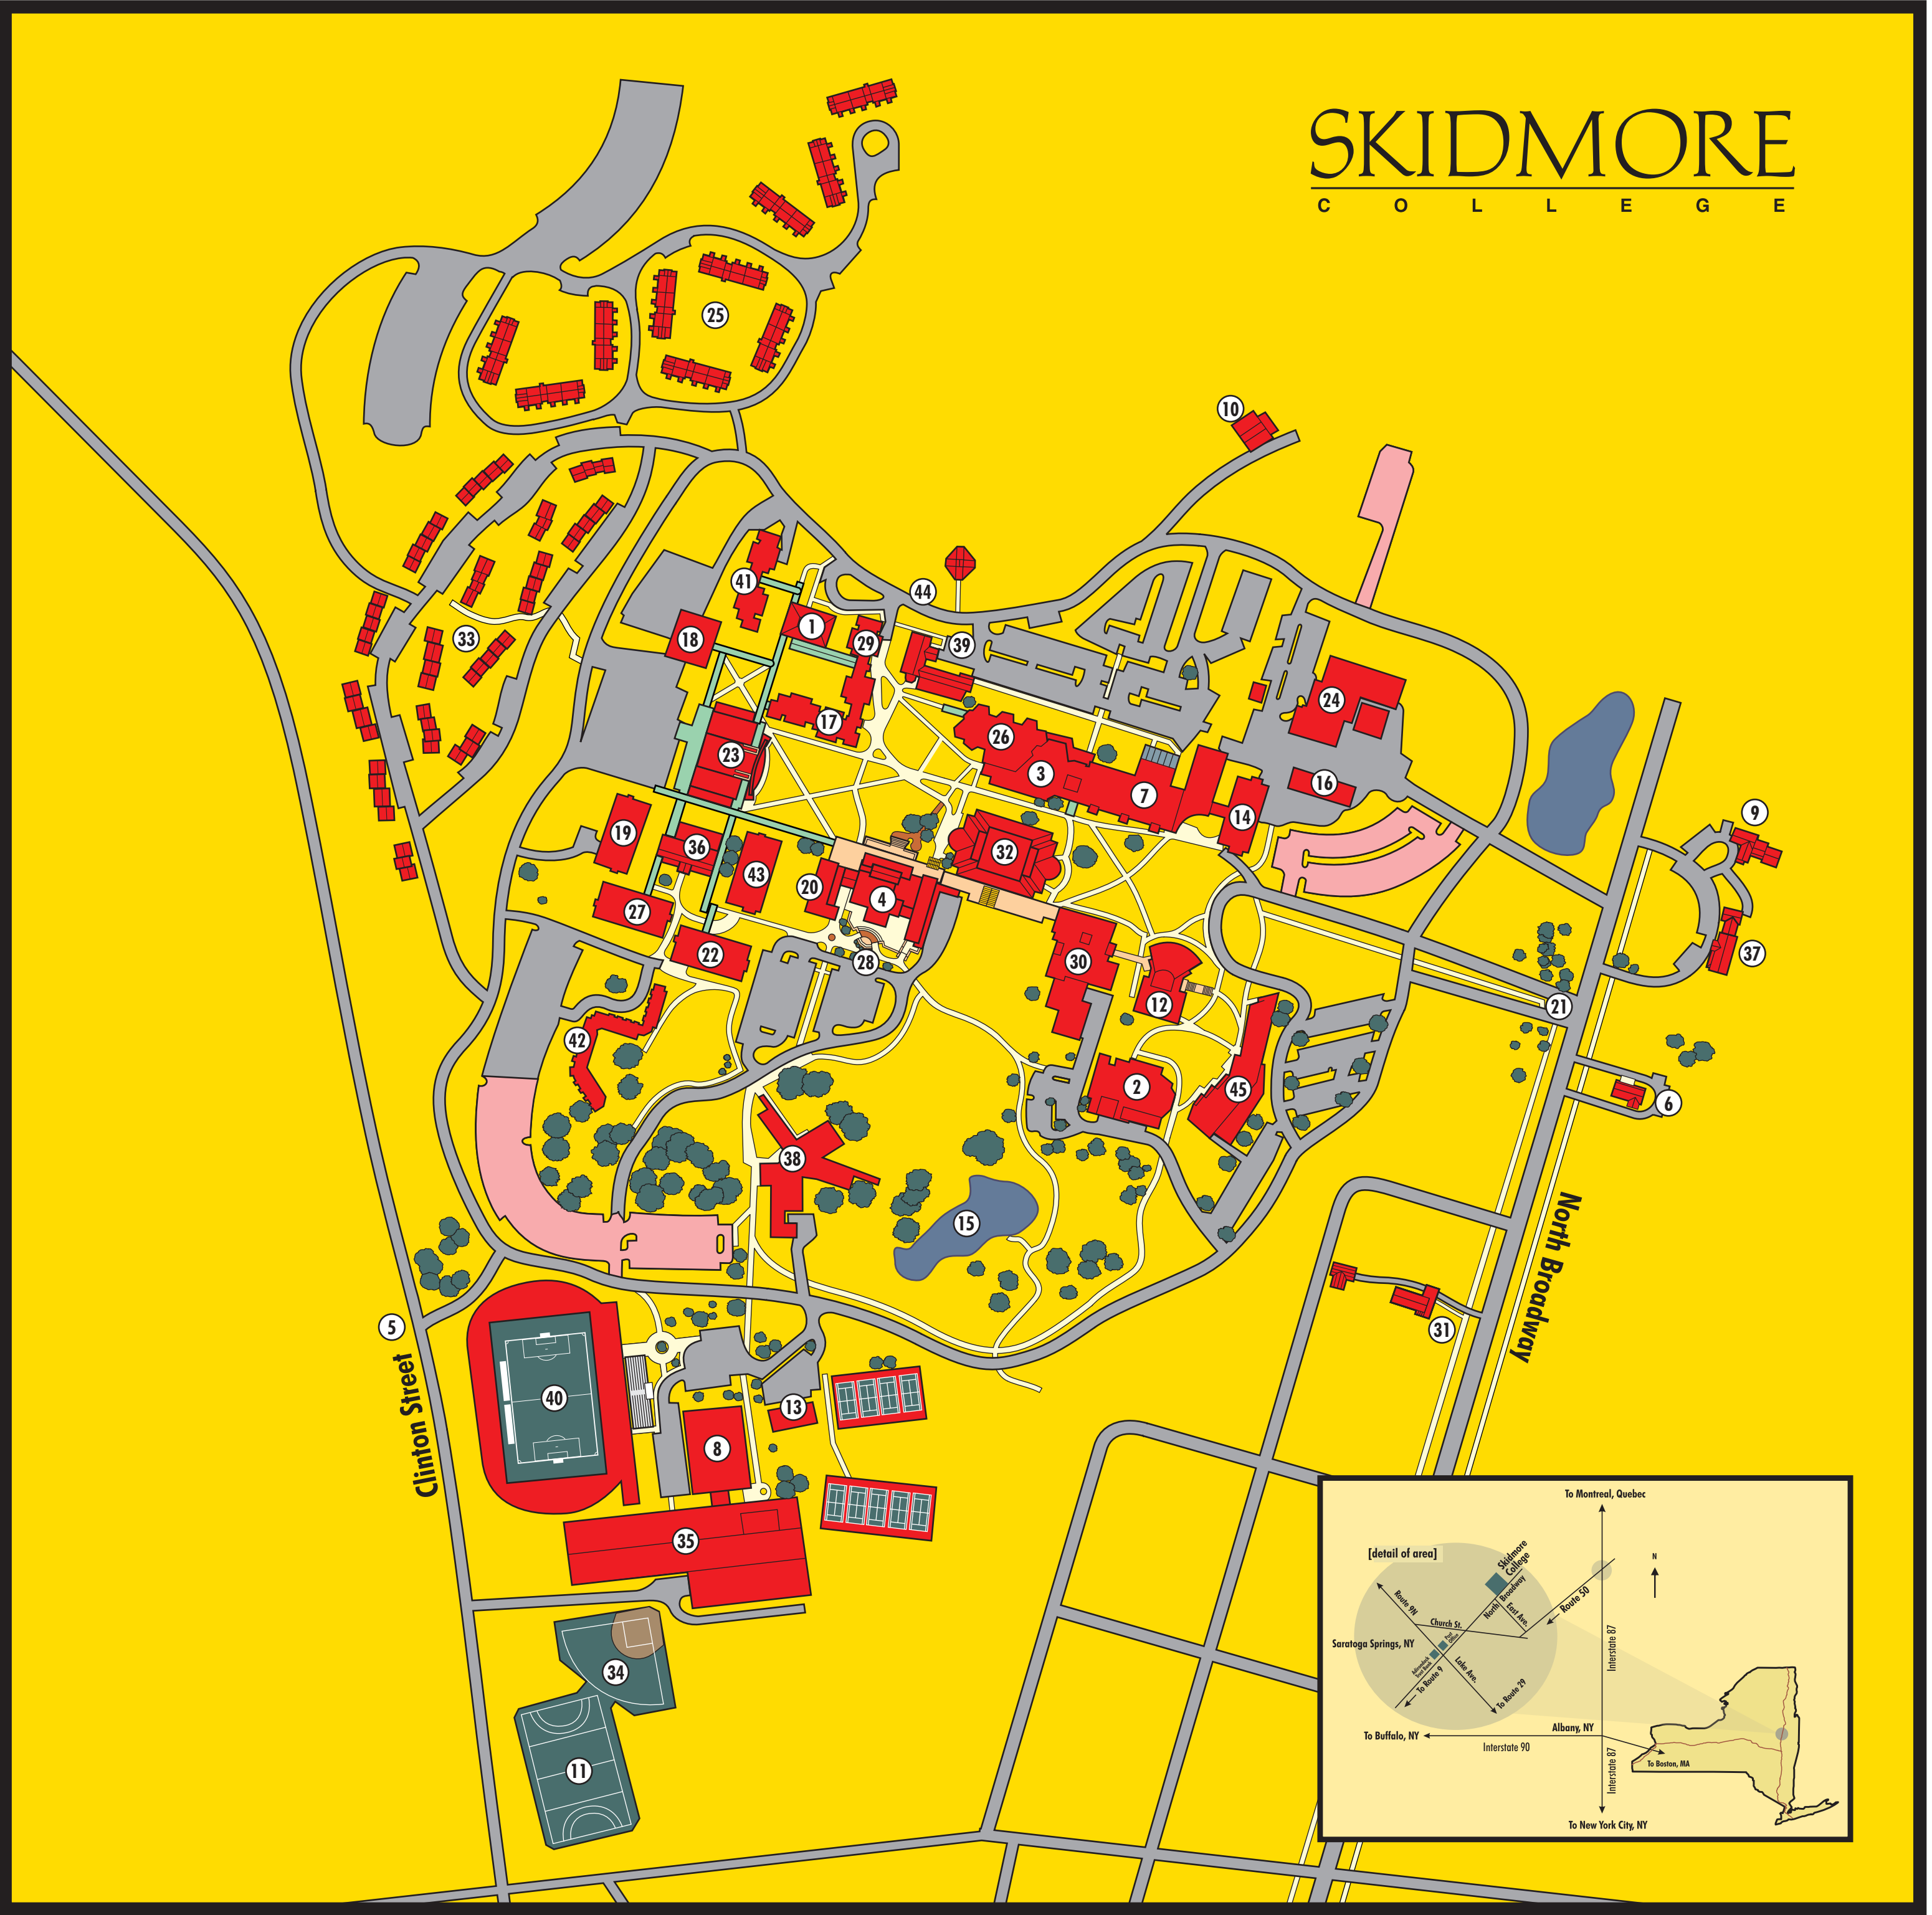

# SKIDMORE

C O L L E G E

- 1. Barrett Center
- 2. Bernhard Theater
- 3. Bolton Hall
- 4. Case Center
- 5. Clinton Street Entrance
- 6. Colton Alumni Welcome Center
- 7. Dana Science Center
- 8. Dance Center
- 9. Eissner Admissions Center

- 10. Falstaff's
- 11. Field Hockey Field
- 12. Filene Music Building
- 13. Greenberg Child Care Center
- 14. Harder Hall
- 15. Haupt Pond/South Park
- 17. Howe Hall
- 18. Jonsson Tower

- 19. Kimball Hall
- 20. Ladd Hall
- 21. Main Entrance
- 22. McClellan Hall
- 23. Murray - Aikins Dining Hall
- 24. North Hall
- 25. Northwoods Village - Moore Commons
- 26. Palamountain Hall
- 27. Penfield Hall

- 28. Porter Plaza
- 29. Rounds Hall
- 30. Saisselin Art Building
- 31. Scribner House
- 32. Scribner Library
- 33. Scribner Village Apartments
- 34. Softball Diamond
- 35. Sports and Recreation Center
- 36. Starbuck Center

- 37. Surrey Williamson Inn
- 38. Tang Teaching Museum and Art Gallery
- 39. Tisch Learning Center
- 40. Wachenheim Field
- 41. Wait Hall
- 42. Wiecking Hall
- 43. Wilmarth Hall
- 44. Wilson Memorial Chapel
- 45. Arthur Zankel Music Center